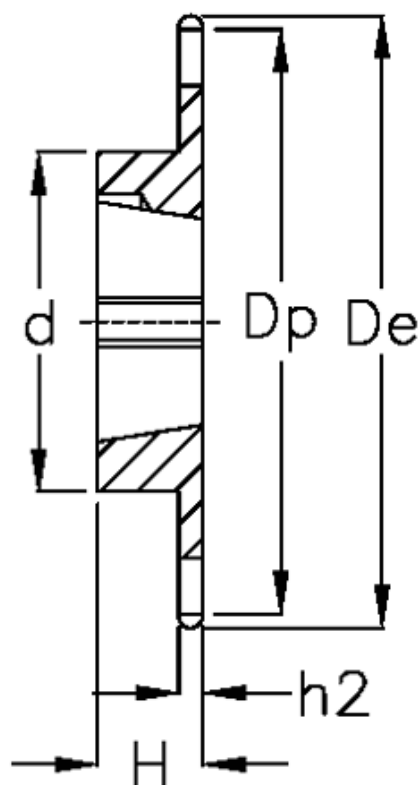

Data Sheet

Article number: 616031005021

Description: Taperbored sprocket 08 B-1 Z=21 simplex
for bushing 1610

Measures

C = 1.3

d = 71

De = 89.7

Dp = 85.22

For bush = 1610

For chain size = 1/2" x 5/16"

For chain type = 08 B-1

H = 25

h1 = 7.2

Material = Stål

Number of teeth = 21